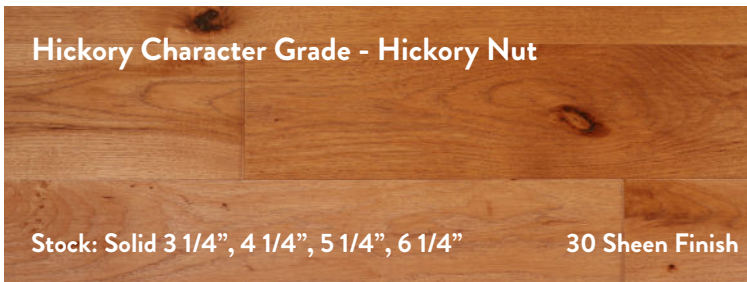

Learn more at
SheogaFlooring.com
 800.834.1180

PREFINISHED FLOORING

IN A WIDE VARIETY OF SPECIES & STAIN COLORS

Sheoga Hardwood Flooring offers UV-cured prefinished 3/4" solid and 3/4" engineered hardwood flooring. Standard widths include 2 1/4", 3 1/4", 4 1/4", 5 1/4" and 6 1/4". Below is a list of stock species, grades, colors and sheens. Custom solid/engineered colors, widths, and gloss levels are also available. Please refer to more detailed information available at sheogaflooring.com.

Maple Clear Grade - Natural

Stock: Solid 3 1/4", 4 1/4", 5 1/4"

30 Sheen Finish

Red Oak Character Grade - Cattail with
Saw Cut Texture

Stock: Solid 4 1/4", 5 1/4", 6 1/4"

20 Sheen Finish

Red Oak Character Grade - Nutmeg

Stock: Solid 3 1/4", 4 1/4", 5 1/4"

20 Sheen Finish

Red Oak Character Grade - Natural

Stock: Solid 2 1/4", 3 1/4", 4 1/4", 5 1/4"

30 Sheen Finish

Red Oak Character Grade - Toasted Acorn

Stock: Solid 3 1/4", 4 1/4", 5 1/4"

30 Sheen Finish

White Oak Character Grade - Caramel

Stock: Solid 3 1/4", 4 1/4", 5 1/4", 6 1/4"

20 Sheen Finish

White Oak Character Grade - Natural

Stock: Solid 2 1/4", 3 1/4", 4 1/4", 5 1/4", 6 1/4"

30 Sheen Finish