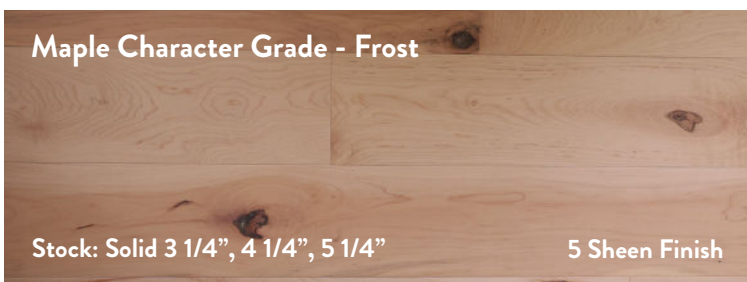

Learn more at
SheogaFlooring.com
 800.834.1180

PREFINISHED FLOORING

IN A WIDE VARIETY OF SPECIES & STAIN COLORS

Sheoga Hardwood Flooring offers UV-cured prefinished 3/4" solid and 3/4" engineered hardwood flooring. Standard widths include 2 1/4", 3 1/4", 4 1/4", 5 1/4" and 6 1/4". Below is a list of stock species, grades, colors and sheens. Custom solid/engineered colors, widths, and gloss levels are also available. Please refer to more detailed information available at sheogaflooring.com.

Maple Clear Grade - Natural

Stock: Solid 3 1/4", 4 1/4", 5 1/4"

30 Sheen Finish

Red Oak Character Grade - Cattail with
Saw Cut Texture

Stock: Solid 4 1/4", 5 1/4", 6 1/4"

20 Sheen Finish

Red Oak Character Grade - Nutmeg

Stock: Solid 3 1/4", 4 1/4", 5 1/4"

20 Sheen Finish

Red Oak Character Grade - Natural

Stock: Solid 2 1/4", 3 1/4", 4 1/4", 5 1/4"

30 Sheen Finish

Red Oak Character Grade - Toasted Acorn

Stock: Solid 3 1/4", 4 1/4", 5 1/4"

30 Sheen Finish

White Oak Character Grade - Caramel

Stock: Solid 3 1/4", 4 1/4", 5 1/4", 6 1/4"

20 Sheen Finish

White Oak Character Grade - Natural

Stock: Solid 2 1/4", 3 1/4", 4 1/4", 5 1/4", 6 1/4"

30 Sheen Finish