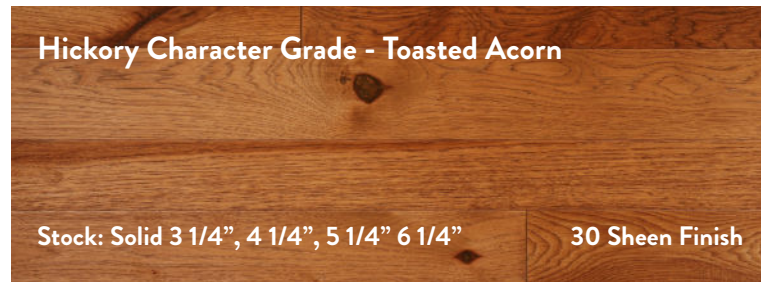

Learn more at
SheogaFlooring.com
 800.834.1180

PREFINISHED FLOORING

IN A WIDE VARIETY OF SPECIES & STAIN COLORS

Sheoga Hardwood Flooring offers UV-cured prefinished 3/4" solid and 3/4" engineered hardwood flooring. Standard widths include 2 1/4", 3 1/4", 4 1/4", 5 1/4" and 6 1/4". Below is a list of stock species, grades, colors and sheens. Custom solid/engineered colors, widths, and gloss levels are also available. Please refer to more detailed information available at sheogaflooring.com.

Maple Clear Grade - Natural

Stock: Solid 3 1/4", 4 1/4", 5 1/4"

30 Sheen Finish

Red Oak Character Grade - Cattail with
Saw Cut Texture

Stock: Solid 4 1/4", 5 1/4", 6 1/4"

20 Sheen Finish

Red Oak Character Grade - Nutmeg

Stock: Solid 3 1/4", 4 1/4", 5 1/4"

20 Sheen Finish

Red Oak Character Grade - Natural

Stock: Solid 2 1/4", 3 1/4", 4 1/4", 5 1/4"

30 Sheen Finish

Red Oak Character Grade - Toasted Acorn

Stock: Solid 3 1/4", 4 1/4", 5 1/4"