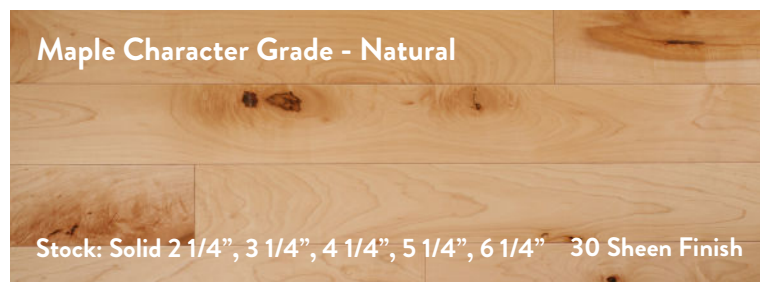

Learn more at
SheogaFlooring.com
 800.834.1180

PREFINISHED FLOORING

IN A WIDE VARIETY OF SPECIES & STAIN COLORS

Sheoga Hardwood Flooring offers UV-cured prefinished 3/4" solid and 3/4" engineered hardwood flooring. Standard widths include 2 1/4", 3 1/4", 4 1/4", 5 1/4" and 6 1/4". Below is a list of stock species, grades, colors and sheens. Custom solid/engineered colors, widths, and gloss levels are also available. Please refer to more detailed information available at sheogaflooring.com.

Maple Clear Grade - Natural

Stock: Solid 3 1/4", 4 1/4", 5 1/4"

30 Sheen Finish

Red Oak Character Grade - Cattail with
Saw Cut Texture

Stock: Solid 4 1/4", 5 1/4", 6 1/4"

20 Sheen Finish

Red Oak Character Grade - Nutmeg

Stock: Solid 3 1/4", 4 1/4", 5 1/4"

20 Sheen Finish

Red Oak Character Grade - Natural

Stock: Solid 2 1/4", 3 1/4", 4 1/4", 5 1/4"

30 Sheen Finish

Red Oak Character Grade - Toasted Acorn

Stock: Solid 3 1/4", 4 1/4", 5 1/4"

Stock: Solid 2 1/4", 3 1/4", 4 1/4", 5 1/4"

30 Sheen Finish

Walnut Character Grade - Natural

Stock: Solid 3 1/4", 4 1/4", 5 1/4", 6 1/4"

30 Sheen Finish

White Oak Character Grade - Cattail

Stock: Solid 3 1/4", 4 1/4", 5 1/4", 6 1/4"