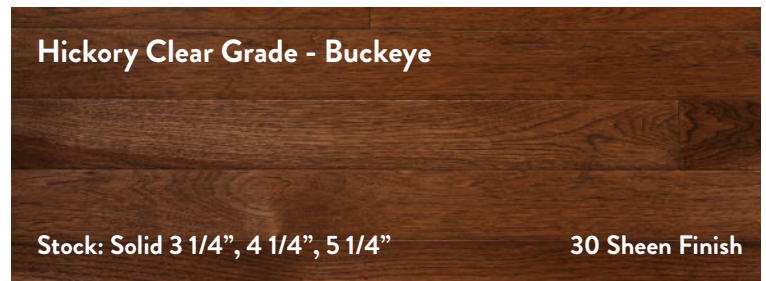

Learn more at
SheogaFlooring.com
 800.834.1180

PREFINISHED FLOORING

IN A WIDE VARIETY OF SPECIES & STAIN COLORS

Sheoga Hardwood Flooring offers UV-cured prefinished 3/4" solid and 3/4" engineered hardwood flooring. Standard widths include 2 1/4", 3 1/4", 4 1/4", 5 1/4" and 6 1/4". Below is a list of stock species, grades, colors and sheens. Custom solid/engineered colors, widths, and gloss levels are also available. Please refer to more detailed information available at sheogaflooring.com.

Maple Clear Grade - Natural

Stock: Solid 3 1/4", 4 1/4", 5 1/4"

30 Sheen Finish

Red Oak Character Grade - Cattail with
Saw Cut Texture

Stock: Solid 4 1/4", 5 1/4", 6 1/4"

20 Sheen Finish

Red Oak Character Grade - Nutmeg

Stock: Solid 3 1/4", 4 1/4", 5 1/4"

20 Sheen Finish

Red Oak Character Grade - Natural

Stock: Solid 2 1/4", 3 1/4", 4 1/4", 5 1/4"

30 Sheen Finish

Red Oak Character Grade - Toasted Acorn

Stock: Solid 3 1/4", 4 1/4", 5 1/4"